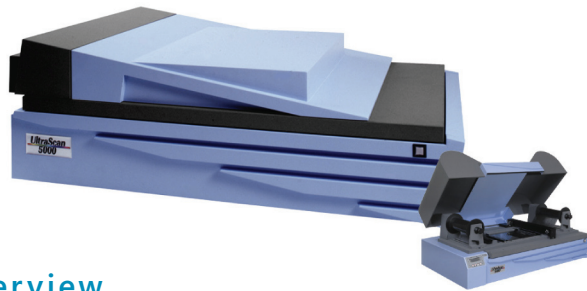

## Precision Photogrammetric Scanning

The UltraScan5000 is a highly-automated photogrammetric scanner that produces digital images of uncompromising quality. Using a push-broom linear array approach called XY-stitching, the UltraScan5000 delivers superior radiometric performance and sharper image accuracy. All this and unparalleled scanning versatility at a cost much lower than that of its competitors.

### Overview

The UltraScan5000 was designed by photogrammetrists for photogrammetrists. All scanner development is based on usability studies conducted in the field. High performance radiometry at 3.4D or better, excellence in color, geometric accuracy of +/-2 micrometers, high throughput rate of more than 1 MB per second, black & white and color capability, opaque material or transparency scanning, and negative—as well as diapositive scanning—are all standard features built into the UltraScan5000.

## Overview (cont'd)

The UltraScan5000 is a "living" product with frequently introduced product enhancements. Scanning speed, for example, has significantly increased since the enhancement of the scanhead. Color film can now be scanned twice as fast with no compromise to precision or to color capability. Improvements to the scanning set up and work flow, as well many other features, are being added in response to the needs of experienced and sophisticated users.